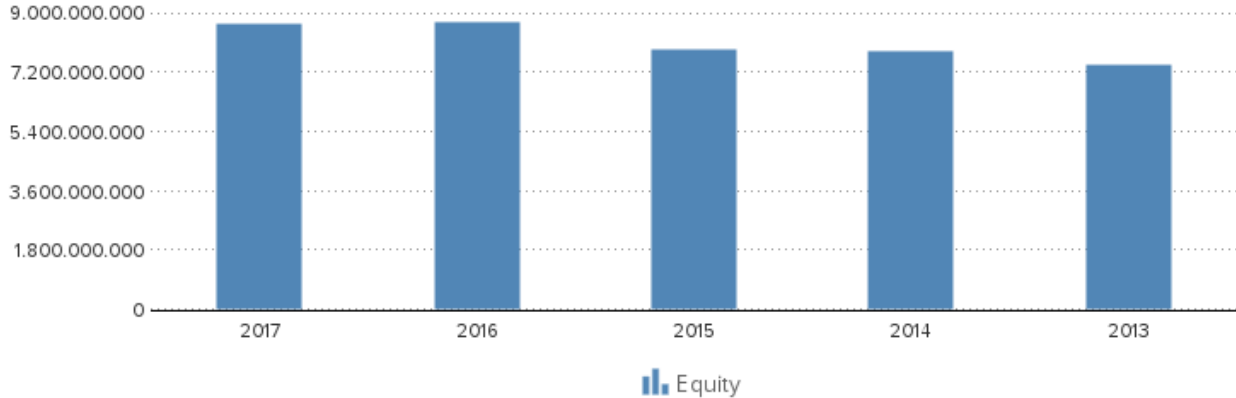

SUMMARY

Company name	El Corte Ingles SA				
Operative address	Calle Hermosilla, 112 28009 Madrid Spain				
Status	Active				
Specification	This company can meet all its obligations.				
Legal form	Joint stock company				
Registration number	VAT/Tax number: A28017895				
VAT-number	ESA28017895				
Year	2017	Mutation	2016	Mutation	2015
Fixed assets	15.415.598.000	-1,75	15.690.177.000	0,41	15.625.753.000
Total receivables	984.605.000	25,67	783.504.000	-5,53	829.326.000
Total equity	8.658.815.000	-0,79	8.727.739.000	10,82	7.875.300.000
Short term liabilities	3.775.340.000	0,71	3.748.657.000	12,15	3.342.503.000
Net result	161.859.000	2,36	158.133.000	33,92	118.078.000
Working capital	-681.892.000	15,57	-807.614.000	-83,32	-440.551.000
Quick ratio	0,33	17,86	0,28	-15,15	0,33

CONTACT INFORMATION

Company name	El Corte Ingles SA
Operative address	Calle Hermosilla, 112 28009 Madrid Spain
Correspondence address	Calle Hermosilla, 112 28009 Madrid Spain
Telephone number	+34 914018500
Fax number	+34 913093433
Website	www.elcorteingles.es

DISCLAIMER : This Report is **PRIVATE & CONFIDENTIAL** and it is prepared at the request of and for its use by the Subscriber only. The Subscriber shall use the contents of the Report merely as an aid to its business. Mira Inform Private Limited ("MIPL") has collated information/data in the Report, which have not been verified unless otherwise specifically mentioned in the Report. The Subscriber shall independently verify the accuracy and correctness of the information/data before in any way acting upon the same. MIPL shall not be liable for any harm, injury, loss or damage caused to the Subscriber due to default by the Subscriber's debtors/beneficiaries in fulfilling their obligations of any nature whatsoever. This Report or any of its portion shall not be used as a documentary evidence or otherwise before any investigative agencies or forum of law. This Report is confidential and proprietary to MIPL. The Subscriber and/or any other person(s) may not reproduce, publish or disclose any of the contents of the Report to others without the express authorization of MIPL. This Report is prepared and issued to the Subscriber without any risk, responsibility or liability on the part of MIPL or its officials.