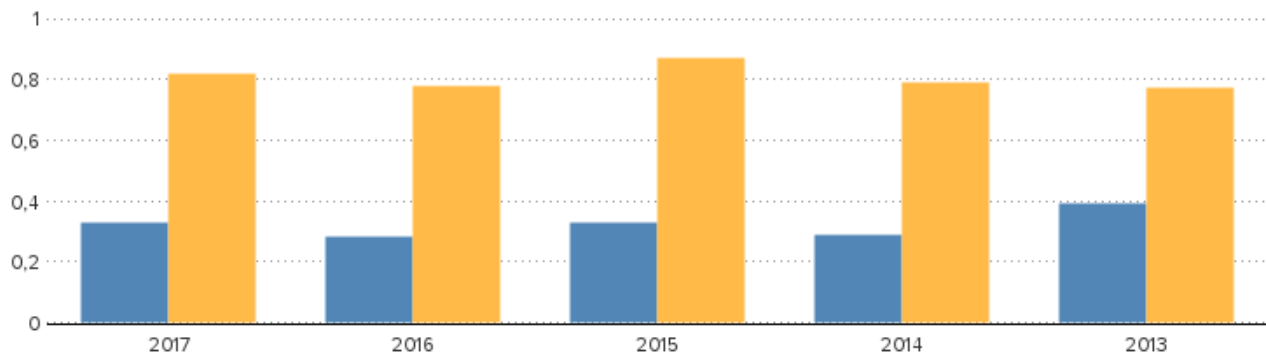

Quick ratio Current ratio

FINANCIAL STATEMENT

Auditor

Name: DELOITTE S.L.

Name: DELOITTE & TOUCHE ESPANA S.L.

Name: DELOITTE S.L.
2017

Last annual account

Remark annual account

The company is obliged to file its financial statements.

Type of annual account

Consolidated

Annual account

El Corte Ingles SA

Calle Hermosilla, 112

28009 Madrid

Spain

DISCLAIMER : This Report is **PRIVATE & CONFIDENTIAL** and it is prepared at the request of and for its use by the Subscriber only. The Subscriber shall use the contents of the Report merely as an aid to its business. Mira Inform Private Limited ("MIPL") has collated information/data in the Report, which have not been verified unless otherwise specifically mentioned in the Report. The Subscriber shall independently verify the accuracy and correctness of the information/data before in any way acting upon the same. MIPL shall not be liable for any harm, injury, loss or damage caused to the Subscriber due to default by the Subscriber's debtors/beneficiaries in fulfilling their obligations of any nature whatsoever. This Report or any of its portion shall not be used as a documentary evidence or otherwise before any investigative agencies or forum of law. This Report is confidential and proprietary to MIPL. The Subscriber and/or any other person(s) may not reproduce, publish or disclose any of the contents of the Report to others without the express authorization of MIPL. This Report is prepared and issued to the Subscriber without any risk, responsibility or liability on the part of MIPL or its officials.