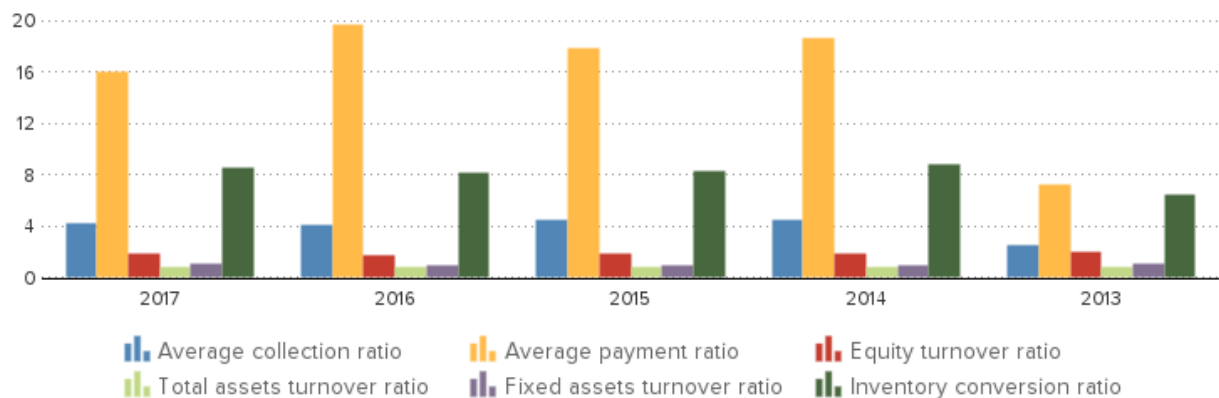

COUNTRY INFORMATION

Population	46.4 million
GDP per capita	26.565 USD
Country risk	Low
Company risk	Very Low

PUBLICATIONS

Remarks	Status: Active
	Status date: 1952-01-02
	Category: Very large company
	Last year: 2016
	Turnover last year: 15.786.628.000 EUR
	Result last year: 161.859.000 EUR
	TOTAL assets last year: 18.509.046.000 EUR
	Number of employees: 80640

DISCLAIMER : This Report is **PRIVATE & CONFIDENTIAL** and it is prepared at the request of and for its use by the Subscriber only. The Subscriber shall use the contents of the Report merely as an aid to its business. Mira Inform Private Limited ("MIPL") has collated information/data in the Report, which have not been verified unless otherwise specifically mentioned in the Report. The Subscriber shall independently verify the accuracy and correctness of the information/data before in any way acting upon the same. MIPL shall not be liable for any harm, injury, loss or damage caused to the Subscriber due to default by the Subscriber's debtors/beneficiaries in fulfilling their obligations of any nature whatsoever. This Report or any of its portion shall not be used as a documentary evidence or otherwise before any investigative agencies or forum of law. This Report is confidential and proprietary to MIPL. The Subscriber and/or any other person(s) may not reproduce, publish or disclose any of the contents of the Report to others without the express authorization of MIPL. This Report is prepared and issued to the Subscriber without any risk, responsibility or liability on the part of MIPL or its officials.