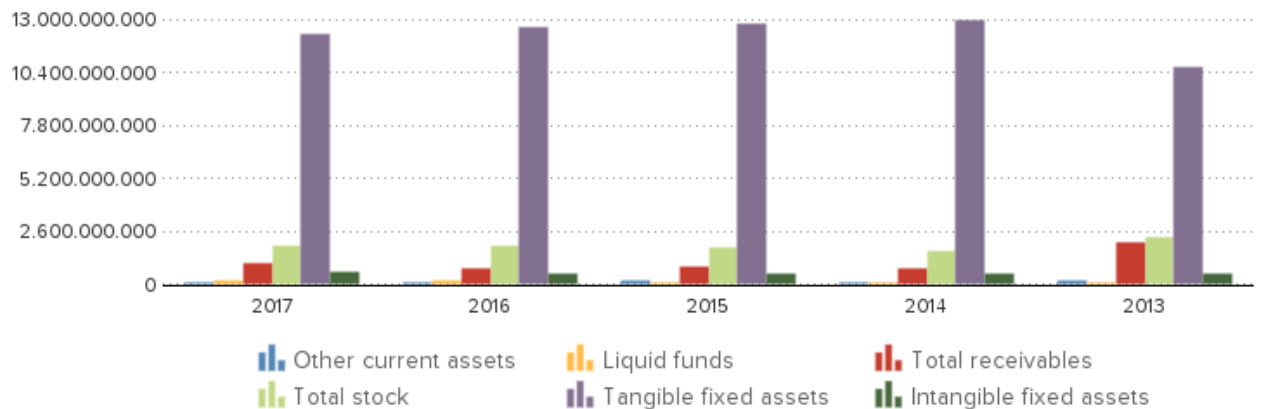

PROFIT AND LOSS

Year	2017	2016	2015	2014	2013
Revenues	15.504.573.000	15.219.842.000	14.592.029.000	14.291.678.000	14.552.454.000
Net turnover	15.786.628.000	15.440.851.000	14.791.012.000	14.474.460.000	14.833.918.000
Wages and salaries	2.521.950.000	2.607.906.000	2.556.065.000	2.587.844.000	2.656.604.000
Amorization and depreciation	519.153.000	522.389.000	516.612.000	549.716.000	515.853.000
Production costs	11.000.011.000	10.760.014.000	10.226.009.000	9.898.690.000	10.141.371.000
Operating result	319.454.000	299.131.000	295.708.000	185.789.000	336.403.000
Financial income	72.818.000	59.283.000	65.358.000	135.530.000	114.032.000
Financial expenses	214.934.000	281.408.000	346.258.000	306.200.000	274.744.000
Financial result	-142.116.000	-222.125.000	-280.900.000	-170.670.000	-160.712.000
Result on ordinary operations before taxes	177.338.000	77.006.000	14.808.000	15.119.000	175.691.000
Taxation on the result	15.479.000	-81.127.000	-103.270.000	-126.370.000	4.182.000

DISCLAIMER : This Report is **PRIVATE & CONFIDENTIAL** and it is prepared at the request of and for its use by the Subscriber only. The Subscriber shall use the contents of the Report merely as an aid to its business. Mira Inform Private Limited ("MIPL") has collated information/data in the Report, which have not been verified unless otherwise specifically mentioned in the Report. The Subscriber shall independently verify the accuracy and correctness of the information/data before in any way acting upon the same. MIPL shall not be liable for any harm, injury, loss or damage caused to the Subscriber due to default by the Subscriber's debtors/beneficiaries in fulfilling their obligations of any nature whatsoever. This Report or any of its portion shall not be used as a documentary evidence or otherwise before any investigative agencies or forum of law. This Report is confidential and proprietary to MIPL. The Subscriber and/or any other person(s) may not reproduce, publish or disclose any of the contents of the Report to others without the express authorization of MIPL. This Report is prepared and issued to the Subscriber without any risk, responsibility or liability on the part of MIPL or its officials.