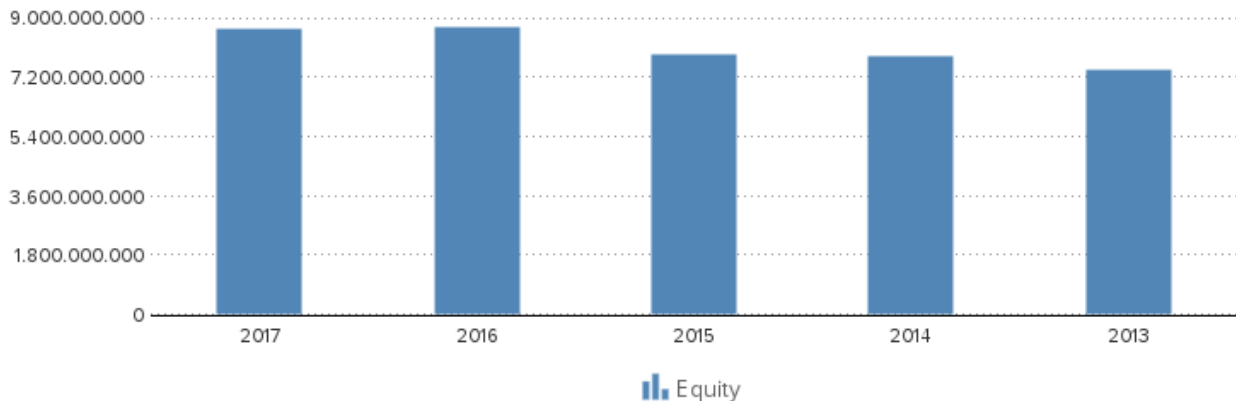

SUMMARY

Company name	El Corte Ingles SA				
Operative address	Calle Hermosilla, 112 28009 Madrid Spain				
Status	Active				
Specification	This company can meet all its obligations.				
Legal form	Joint stock company				
Registration number	VAT/Tax number: A28017895				
VAT-number	ESA28017895				
Year	2017	Mutation	2016	Mutation	2015
Fixed assets	15.415.598.000	-1,75	15.690.177.000	0,41	15.625.753.000
Total receivables	984.605.000	25,67	783.504.000	-5,53	829.326.000
Total equity	8.658.815.000	-0,79	8.727.739.000	10,82	7.875.300.000
Short term liabilities	3.775.340.000	0,71	3.748.657.000	12,15	3.342.503.000
Net result	161.859.000	2,36	158.133.000	33,92	118.078.000
Working capital	-681.892.000	15,57	-807.614.000	-83,32	-440.551.000
Quick ratio	0,33	17,86	0,28	-15,15	0,33

CONTACT INFORMATION

Company name	El Corte Ingles SA
Operative address	Calle Hermosilla, 112 28009 Madrid Spain
Correspondence address	Calle Hermosilla, 112 28009 Madrid Spain
Telephone number	+34 914018500
Fax number	+34 913093433
Website	www.elcorteingles.es

DISCLAIMER : This Report is **PRIVATE & CONFIDENTIAL** and it is prepared at the request of and for its use by the Subscriber only. The Subscriber shall use the contents of the Report merely as an aid to its business. Mira Inform Private Limited ("MIPL") has collated information/data in the Report, which have not been verified unless otherwise specifically mentioned in the Report. The Subscriber shall independently verify the accuracy and correctness of the information/data before in any way acting upon the same. MIPL shall not be liable for any harm, injury, loss or damage caused to the Subscriber due to default by the Subscriber's debtors/beneficiaries in fulfilling their obligations of any nature whatsoever. This Report or any of its portion shall not be used as a documentary evidence or otherwise before any investigative agencies or forum of law. This Report is confidential and proprietary to MIPL. The Subscriber and/or any other person(s) may not reproduce, publish or disclose any of the contents of the Report to others without the express authorization of MIPL. This Report is prepared and issued to the Subscriber without any risk, responsibility or liability on the part of MIPL or its officials.