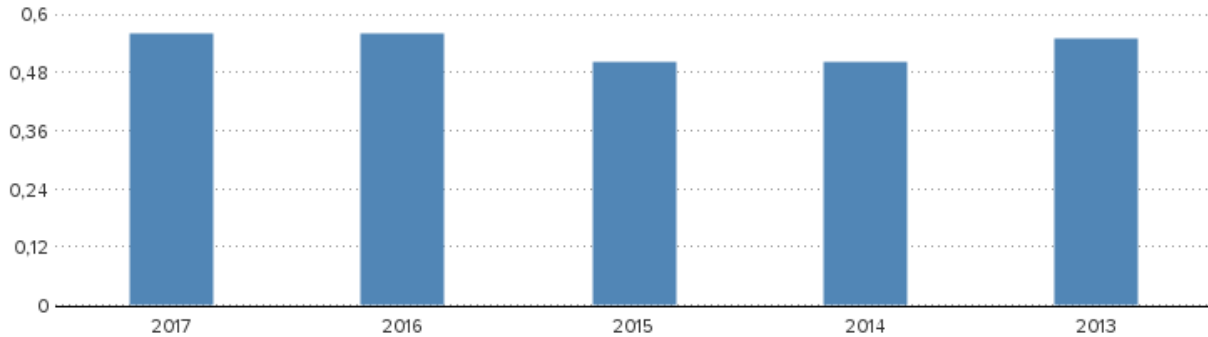

Equity / Fixed assets