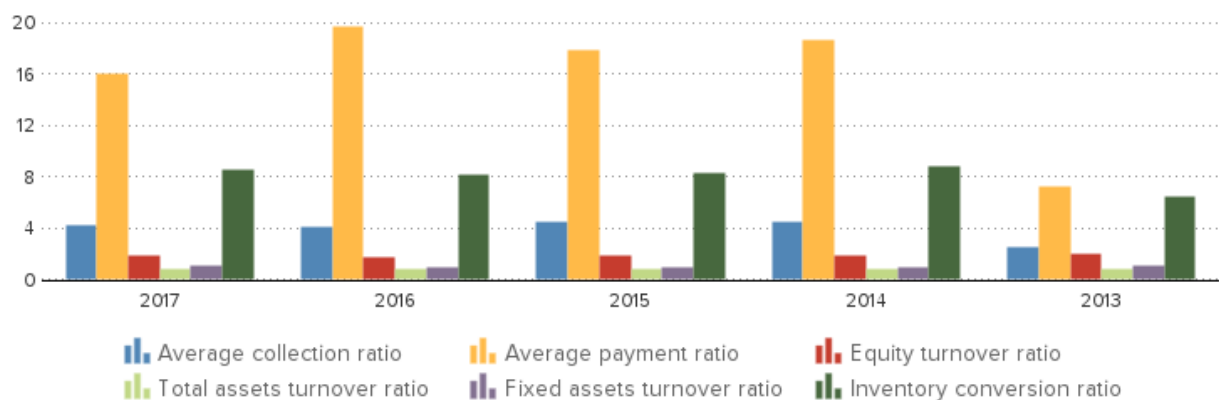

COUNTRY INFORMATION

Population	46.4 million
GDP per capita	26.565 USD
Country risk	Low
Company risk	Very Low

PUBLICATIONS

Remarks	Status: Active
	Status date: 1952-01-02
	Category: Very large company
	Last year: 2016
	Turnover last year: 15.786.628.000 EUR
	Result last year: 161.859.000 EUR
	TOTAL assets last year: 18.509.046.000 EUR
	Number of employees: 80640

DISCLAIMER : This Report is **PRIVATE & CONFIDENTIAL** and it is prepared at the request of and for its use by the Subscriber only. The Subscriber shall use the contents of the Report merely as an aid to its business. Mira Inform Private Limited ("MIPL") has collated information/data in the Report, which have not been verified unless otherwise specifically mentioned in the Report. The Subscriber shall independently verify the accuracy and correctness of the information/data before in any way acting upon the same. MIPL shall not be liable for any harm, injury, loss or damage caused to the Subscriber due to default by the Subscriber's debtors/beneficiaries in fulfilling their obligations of any nature whatsoever. This Report or any of its portion shall not be used as a documentary evidence or otherwise before any investigative agencies or forum of law. This Report is confidential and proprietary to MIPL. The Subscriber and/or any other person(s) may not reproduce, publish or disclose any of the contents of the Report to others without the express authorization of MIPL. This Report is prepared and issued to the Subscriber without any risk, responsibility or liability on the part of MIPL or its officials.