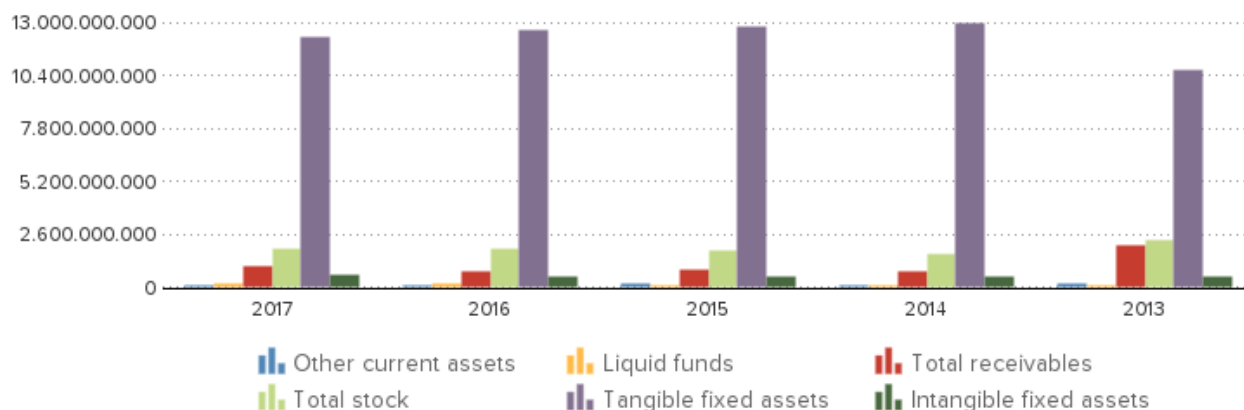

PROFIT AND LOSS

Year	2017	2016	2015	2014	2013
Revenues	15.504.573.000	15.219.842.000	14.592.029.000	14.291.678.000	14.552.454.000
Net turnover	15.786.628.000	15.440.851.000	14.791.012.000	14.474.460.000	14.833.918.000
Wages and salaries	2.521.950.000	2.607.906.000	2.556.065.000	2.587.844.000	2.656.604.000
Amorization and depreciation	519.153.000	522.389.000	516.612.000	549.716.000	515.853.000
Production costs	11.000.011.000	10.760.014.000	10.226.009.000	9.898.690.000	10.141.371.000
Operating result	319.454.000	299.131.000	295.708.000	185.789.000	336.403.000
Financial income	72.818.000	59.283.000	65.358.000	135.530.000	114.032.000
Financial expenses	214.934.000	281.408.000	346.258.000	306.200.000	274.744.000
Financial result	-142.116.000	-222.125.000	-280.900.000	-170.670.000	-160.712.000
Result on ordinary operations before taxes	177.338.000	77.006.000	14.808.000	15.119.000	175.691.000
Taxation on the result	15.479.000	-81.127.000	-103.270.000	-126.370.000	4.182.000

DISCLAIMER : This Report is **PRIVATE & CONFIDENTIAL** and it is prepared at the request of and for its use by the Subscriber only. The Subscriber shall use the contents of the Report merely as an aid to its business. Mira Inform Private Limited ("MIPL") has collated information/data in the Report, which have not been verified unless otherwise specifically mentioned in the Report. The Subscriber shall independently verify the accuracy and correctness of the information/data before in any way acting upon the same. MIPL shall not be liable for any harm, injury, loss or damage caused to the Subscriber due to default by the Subscriber's debtors/beneficiaries in fulfilling their obligations of any nature whatsoever. This Report or any of its portion shall not be used as a documentary evidence or otherwise before any investigative agencies or forum of law. This Report is confidential and proprietary to MIPL. The Subscriber and/or any other person(s) may not reproduce, publish or disclose any of the contents of the Report to others without the express authorization of MIPL. This Report is prepared and issued to the Subscriber without any risk, responsibility or liability on the part of MIPL or its officials.