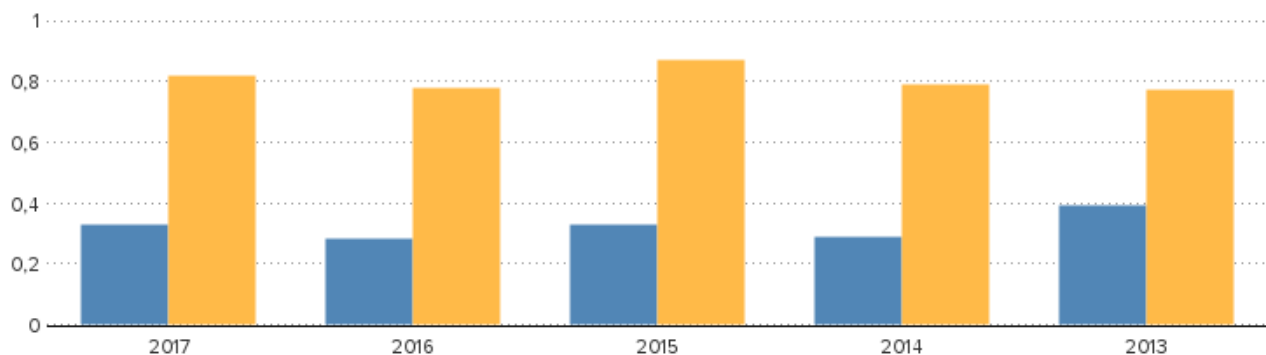

Quick ratio Current ratio

FINANCIAL STATEMENT

Auditor

Name: DELOITTE S.L.

Name: DELOITTE & TOUCHE ESPANA S.L.

Name: DELOITTE S.L.
2017

Last annual account

Remark annual account

The company is obliged to file its financial statements.

Type of annual account

Consolidated

Annual account

El Corte Ingles SA
Calle Hermosilla, 112
28009 Madrid
Spain

DISCLAIMER : This Report is **PRIVATE & CONFIDENTIAL** and it is prepared at the request of and for its use by the Subscriber only. The Subscriber shall use the contents of the Report merely as an aid to its business. Mira Inform Private Limited ("MIPL") has collated information/data in the Report, which have not been verified unless otherwise specifically mentioned in the Report. The Subscriber shall independently verify the accuracy and correctness of the information/data before in any way acting upon the same. MIPL shall not be liable for any harm, injury, loss or damage caused to the Subscriber due to default by the Subscriber's debtors/beneficiaries in fulfilling their obligations of any nature whatsoever. This Report or any of its portion shall not be used as a documentary evidence or otherwise before any investigative agencies or forum of law. This Report is confidential and proprietary to MIPL. The Subscriber and/or any other person(s) may not reproduce, publish or disclose any of the contents of the Report to others without the express authorization of MIPL. This Report is prepared and issued to the Subscriber without any risk, responsibility or liability on the part of MIPL or its officials.