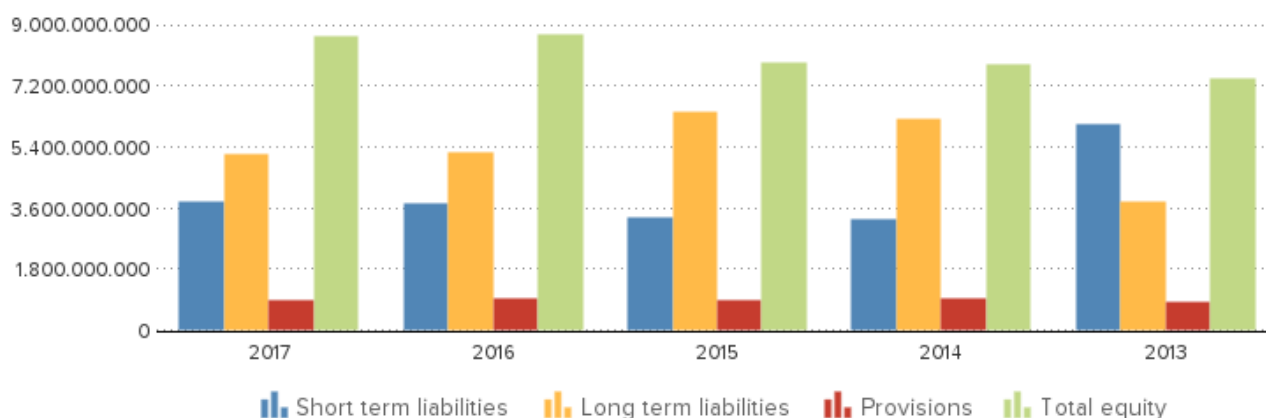

PROFIT AND LOSS

Year	2017	2016	2015	2014	2013
Revenues	15.504.573.000	15.219.842.000	14.592.029.000	14.291.678.000	14.552.454.000
Net turnover	15.786.628.000	15.440.851.000	14.791.012.000	14.474.460.000	14.833.918.000
Wages and salaries	2.521.950.000	2.607.906.000	2.556.065.000	2.587.844.000	2.656.604.000
Amorization and depreciation	519.153.000	522.389.000	516.612.000	549.716.000	515.853.000
Production costs	11.000.011.000	10.760.014.000	10.226.009.000	9.898.690.000	10.141.371.000
Operating result	319.454.000	299.131.000	295.708.000	185.789.000	336.403.000
Financial income	72.818.000	59.283.000	65.358.000	135.530.000	114.032.000
Financial expenses	214.934.000	281.408.000	346.258.000	306.200.000	274.744.000
Financial result	-142.116.000	-222.125.000	-280.900.000	-170.670.000	-160.712.000
Result on ordinary operations before taxes	177.338.000	77.006.000	14.808.000	15.119.000	175.691.000
Taxation on the result	15.479.000	-81.127.000	-103.270.000	-126.370.000	4.182.000

DISCLAIMER : This Report is **PRIVATE & CONFIDENTIAL** and it is prepared at the request of and for its use by the Subscriber only. The Subscriber shall use the contents of the Report merely as an aid to its business. Mira Inform Private Limited ("MIPL") has collated information/data in the Report, which have not been verified unless otherwise specifically mentioned in the Report. The Subscriber shall independently verify the accuracy and correctness of the information/data before in any way acting upon the same. MIPL shall not be liable for any harm, injury, loss or damage caused to the Subscriber due to default by the Subscriber's debtors/beneficiaries in fulfilling their obligations of any nature whatsoever. This Report or any of its portion shall not be used as a documentary evidence or otherwise before any investigative agencies or forum of law. This Report is confidential and proprietary to MIPL. The Subscriber and/or any other person(s) may not reproduce, publish or disclose any of the contents of the Report to others without the express authorization of MIPL. This Report is prepared and issued to the Subscriber without any risk, responsibility or liability on the part of MIPL or its officials.