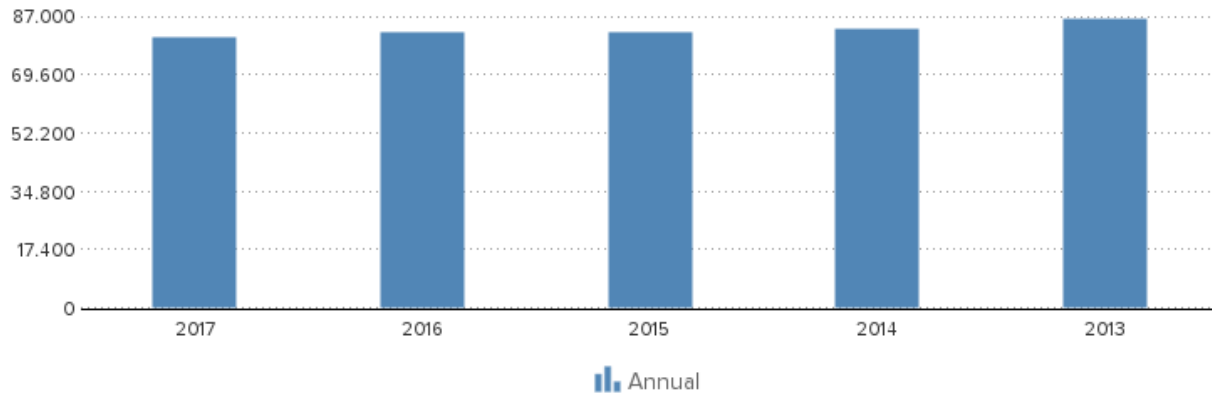

FINANCIAL ANALYSIS

Trend	Declining
Profitability	More than sufficient
Solvability	Positive
Liquidity	Negative
Show amount in	Euro

KEY FIGURES

Year	2017	2016	2015	2014	2013
Quick ratio	0,33	0,28	0,33	0,29	0,39
Current ratio	0,82	0,78	0,87	0,79	0,77
Working capital/ balance total	-0,04	-0,04	-0,02	-0,04	-0,08
Equity / balance total	0,47	0,47	0,43	0,43	0,41
Equity / Fixed assets	0,56	0,56	0,50	0,50	0,55
Working capital	-681.892.000	-807.614.000	-440.551.000	-685.361.000	-1.425.623.000
Equity	8.658.815.000	8.727.739.000	7.875.300.000	7.845.632.000	7.401.539.000
Mutation equity	-0,79	10,82	0,38	6,00	
Mutation short term liabilities	0,71	12,15	1,73	-45,95	
Return on total assets (ROA)	0,96	0,41	0,08	0,08	0,97
Return on equity (ROE)	2,05	0,88	0,19	0,19	2,37
Gross profit margin	2,02	1,94	2,00	1,28	2,27
Net profit margin	1,03	1,02	0,80	1,20	1,16
Average collection ratio	4,18	4,12	4,43	4,41	2,44

DISCLAIMER : This Report is **PRIVATE & CONFIDENTIAL** and it is prepared at the request of and for its use by the Subscriber only. The Subscriber shall use the contents of the Report merely as an aid to its business. Mira Inform Private Limited ("MIPL") has collated information/data in the Report, which have not been verified unless otherwise specifically mentioned in the Report. The Subscriber shall independently verify the accuracy and correctness of the information/data before in any way acting upon the same. MIPL shall not be liable for any harm, injury, loss or damage caused to the Subscriber due to default by the Subscriber's debtors/beneficiaries in fulfilling their obligations of any nature whatsoever. This Report or any of its portion shall not be used as a documentary evidence or otherwise before any investigative agencies or forum of law. This Report is confidential and proprietary to MIPL. The Subscriber and/or any other person(s) may not reproduce, publish or disclose any of the contents of the Report to others without the express authorization of MIPL. This Report is prepared and issued to the Subscriber without any risk, responsibility or liability on the part of MIPL or its officials.